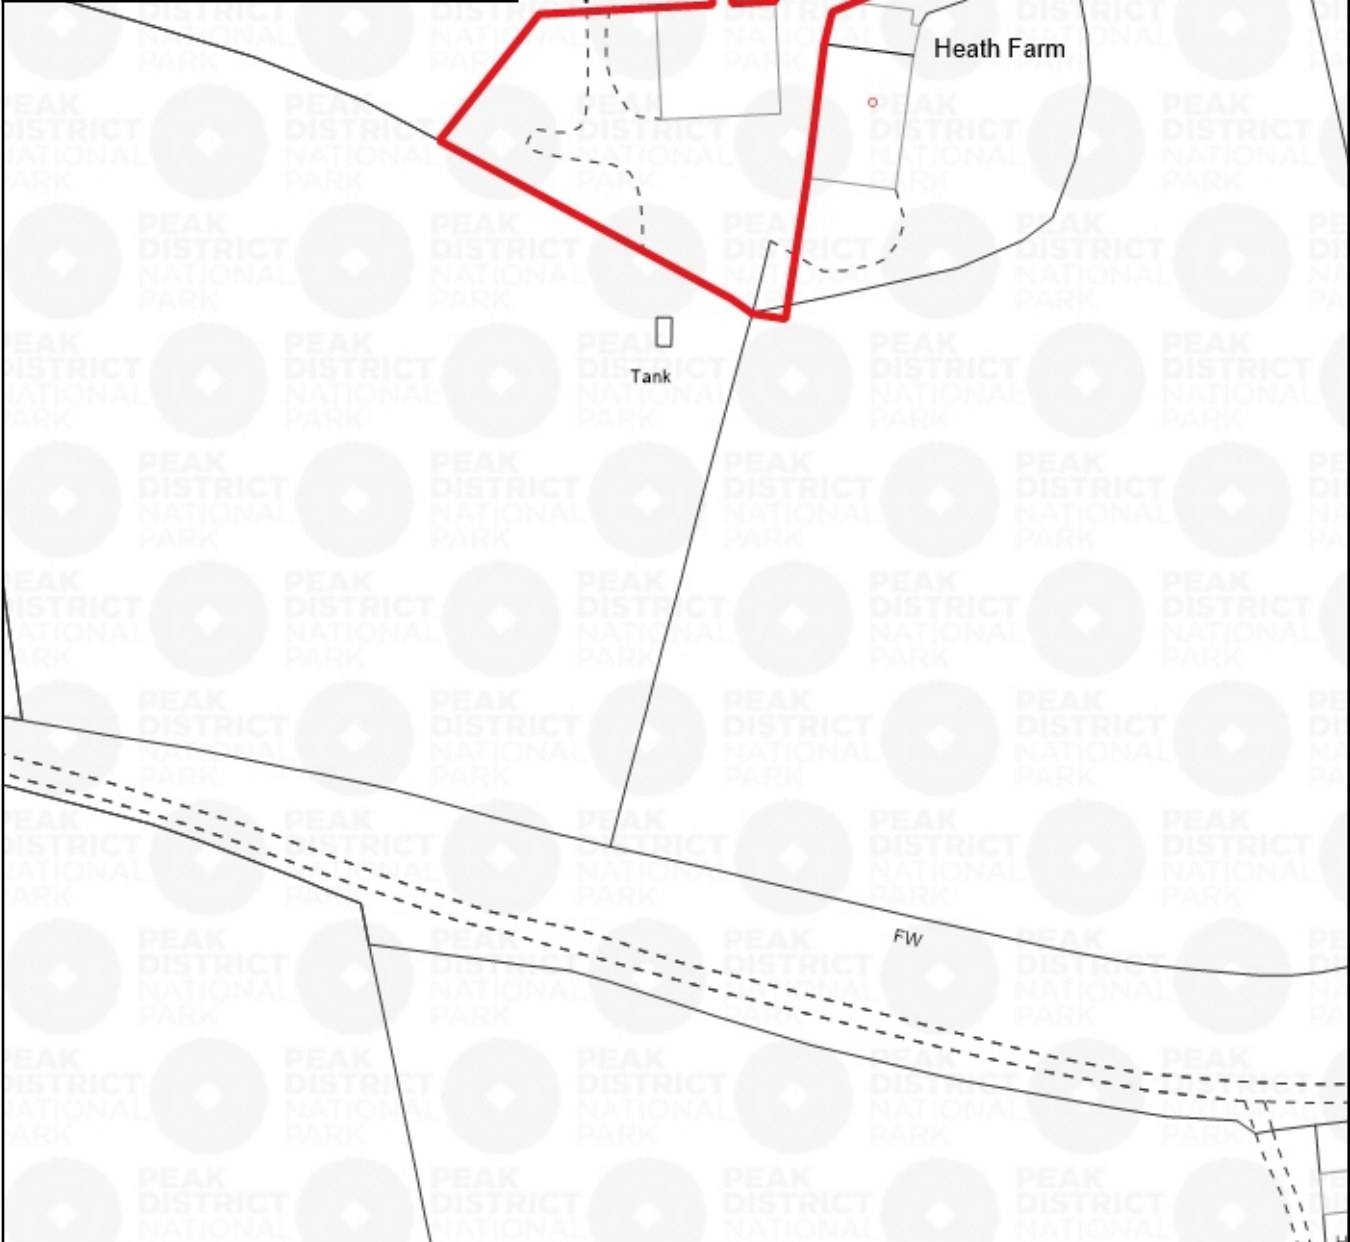

1:1250

© Crown copyright and database rights 2020 Ordnance Survey 0100022750
 You are not permitted to copy, sub license, distribute or sell any of this data to third parties in any form.

Committee Date:	Friday 10th July	Title: Heath Farm	 PEAK DISTRICT NATIONAL PARK
Item Number:		Unnamed Road From	
Application No:	NP/HPK/0320/0234	Smalldale Road To	
Grid Reference:	410143, 377464	Crossroads Smalldale	